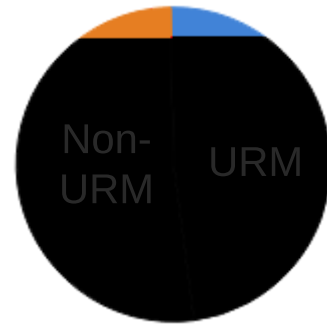

Fall 2023

Enrollment has declined 41% in the last 5 years

Nearly half (48.2%) are URM (38.2% Latinx, 11.9% Black)

AY 22-23

44% of undergraduates graduated in 2022-23

Years (F)  
AY 22-23

URM Frosh (F): 4.8 years

Years (T)  
AY 22-23

URM Transfer (T): 3.0 Years

Academic Group  
 ■ Undergraduate  
 ■ Postbaccalaureate

For more information, check out Pioneer Insights.  
 • Graduation rates are calculated on incoming Fall cohorts.\*  
 • [Program Enrollment](#)