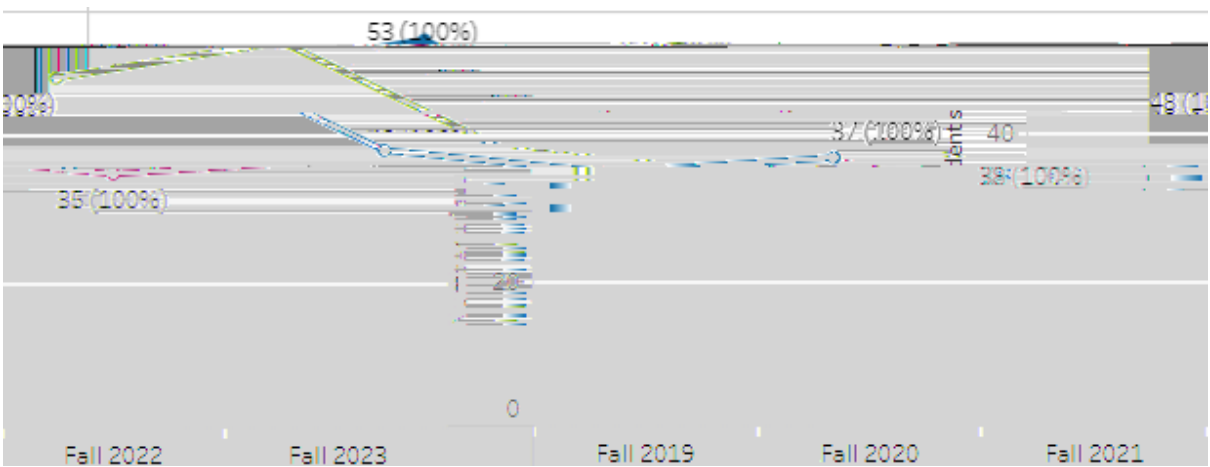

Enrollment has declined 23% in the last 5 years

Less than half (38.8%) are URM (35.3% Latinx, 2.4% Black)

22% of undergraduates graduated in 2022-23

URM Frosh (F): 8.6 Years  
URM Transfer (T): 3.1 Years

Academic Group  
[Redacted]

For more information, check out Pioneer Insights.

- Graduation rates are calculated on incoming Fall cohorts.\*
- [Program Enrollment](#)
- [Degree Data](#)
- [Course Outcomes \(DFW Rates\)](#)
- [Equity Course Outcomes](#)