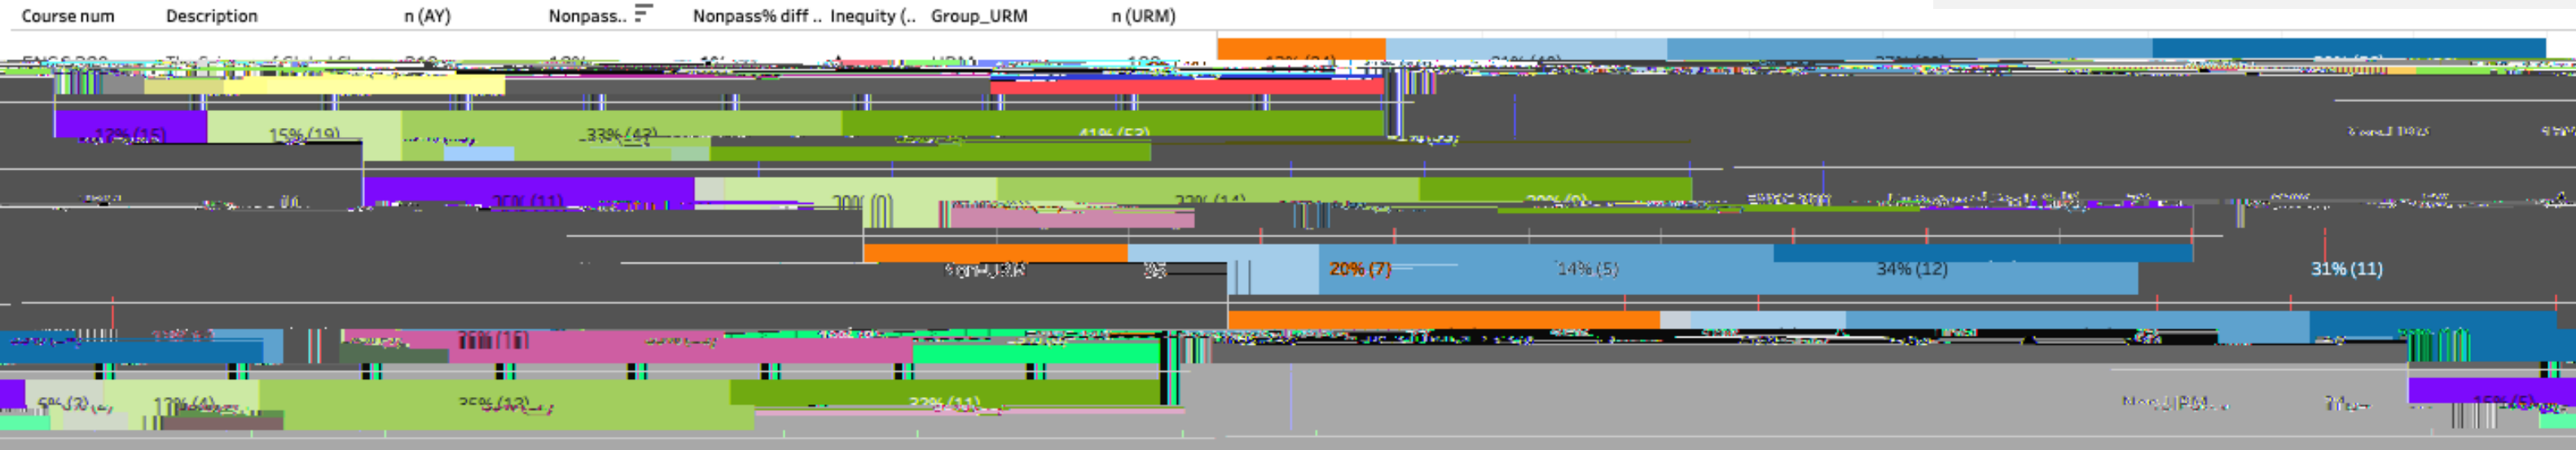

Enrollment has declined 23% in the last 5 years

Less than half (38.8%) are URM (35.3% Latinx, 2.4% Black)

22% of undergraduates graduated in 2022-23

URM Frosh (F): 8.6 Years  
URM Transfer (T): 3.1 Years

Academic Group  
[Redacted]

For more information, check out Pioneer Insights.

- Graduation rates are calculated on incoming Fall cohorts.\*
- [Program Enrollment](#)
- [Degree Data](#)
- [Course Outcomes \(DFW Rates\)](#)
- [Equity Course Outcomes](#)