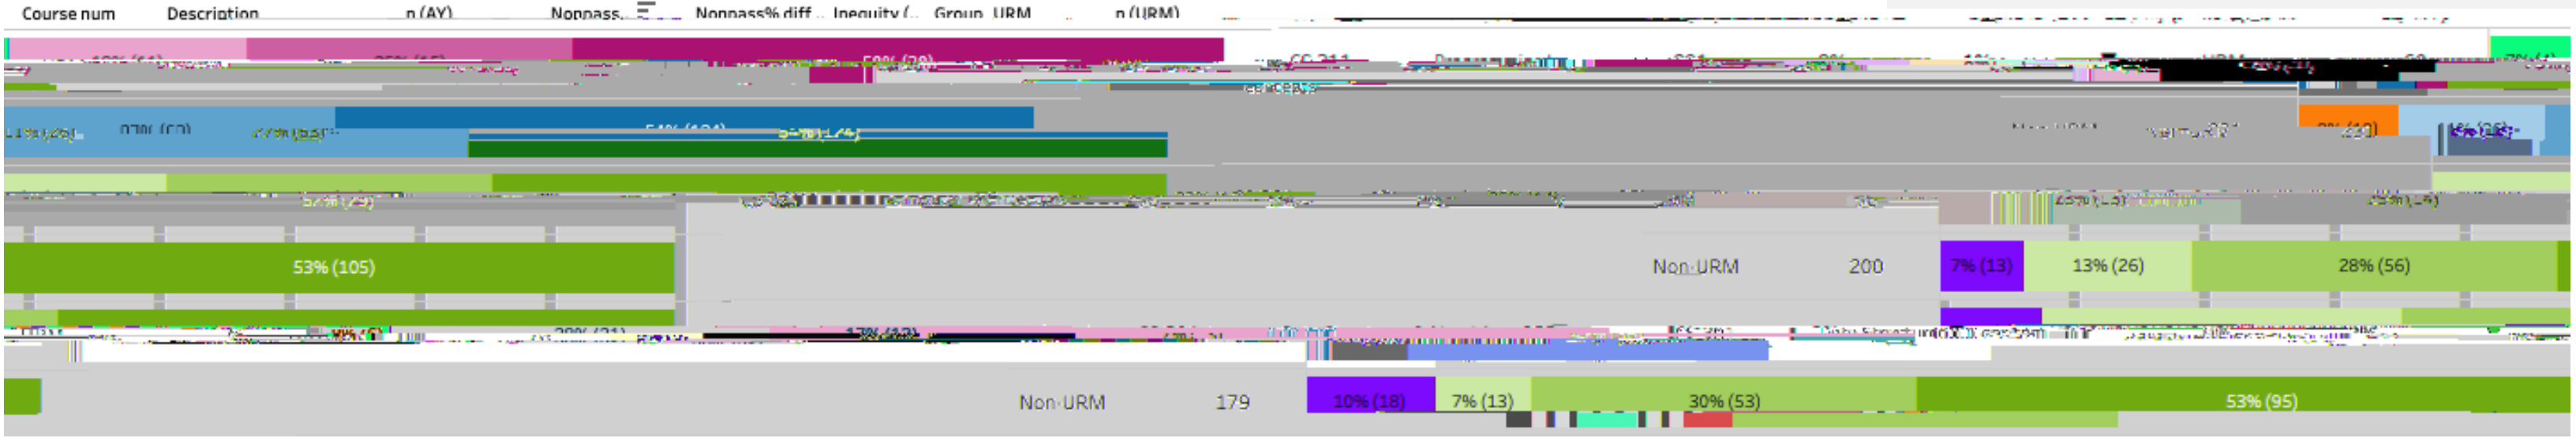

Fall 2023

Enrollment has increased 16% in the last 5 years

Less than half (27.4%) are URM (23% Latinx, 5.2% Black)

AY 22-23

24% of undergraduates graduated in 2022-23

Years (F)  
AY 22-23

AY 22-23

URM Frosh (F): 5.5 Years  
URM Transfer (T): 2.3 Years