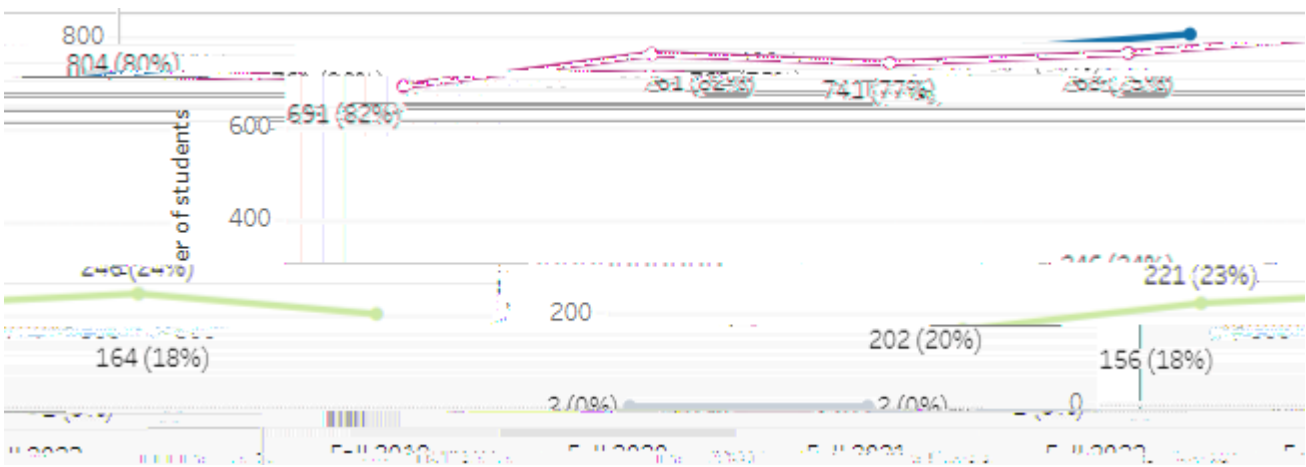

Fall 2023

Enrollment has increased 16% in the last 5 years

Less than half (27.4%) are URM (23% Latinx, 5.2% Black)

AY 22-23

24% of undergraduates graduated in 2022-23

Years (F)  
AY 22-23

AY 22-23

URM Frosh (F): 5.5 Years  
URM Transfer (T): 2.3 Years