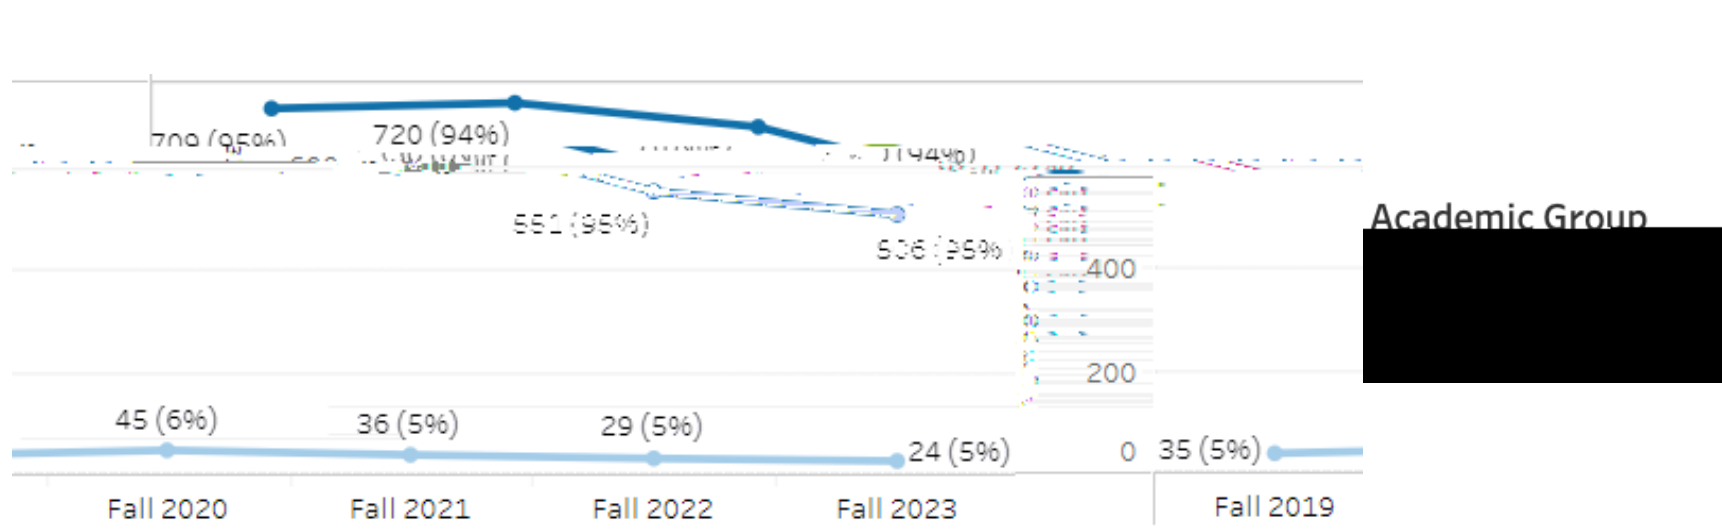

Enrollment has declined 38% in the last 5 years

Almost half (43.8%) are URM (40.2% Latinx, 5.4% Black)

21% of undergraduates graduated in 2022-23

URM Frosh (F): 5.6 years
URM Transfer (T): 5.1 Years

For more information, check out Pioneer Insights.